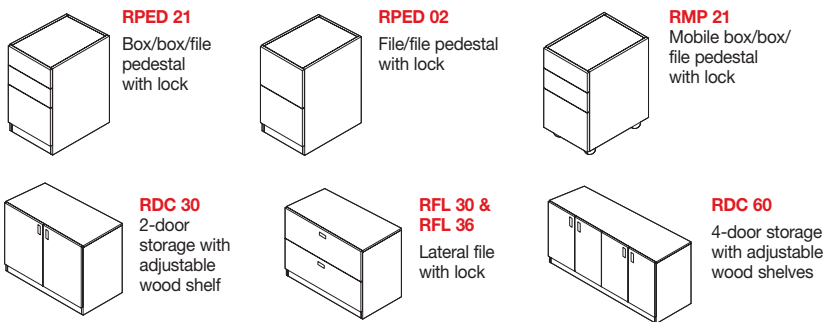

Under Desk Storage Options:

Call (800) 306-0076 to see how Arcus can be customized to your office space.