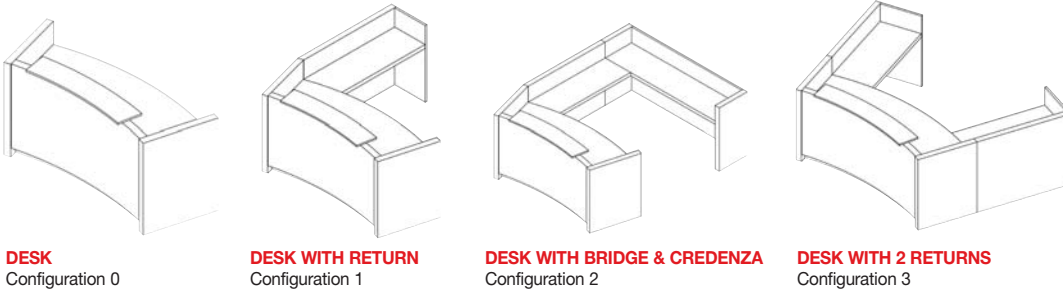

Arcus Series

Arcus features a unique concave design on the front, framed by flaring 3" thick end panels. It comes standard with a clear glass counter on metal stand-offs. Leather tiles for the front panel and LED lights under the counter are optional.

Configurations: