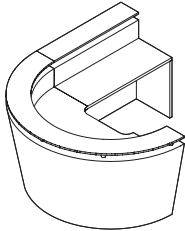

▶
Stand-offs are glued to the underside of the counter, leaving the upper surface unobstructed and visually sleek.

Rio Series

Rio features a glass counter on conical metal stand-offs and a sleek tapered chassis.

Configurations:

DESK
Configuration 0

DESK WITH RETURN
Configuration 1

DESK WITH BRIDGE & CREDENZA
Configuration 2

DESK WITH TWO RETURNS
Configuration 3

Under Desk Storage Options:

RPED 21
Box/box/file pedestal with lock