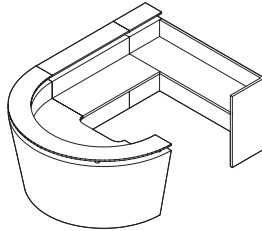

▶
Stand-offs are glued to the underside of the counter, leaving the upper surface unobstructed and visually sleek.

Rio Series

Rio features a glass counter on conical metal stand-offs and a sleek tapered chassis.

Configurations:

DESK
Configuration 0

DESK WITH RETURN
Configuration 1

DESK WITH BRIDGE & CREDENZA
Configuration 2

DESK WITH TWO RETURNS
Configuration 3

Under Desk Storage Options:

RPED 21
Box/box/file pedestal with lock